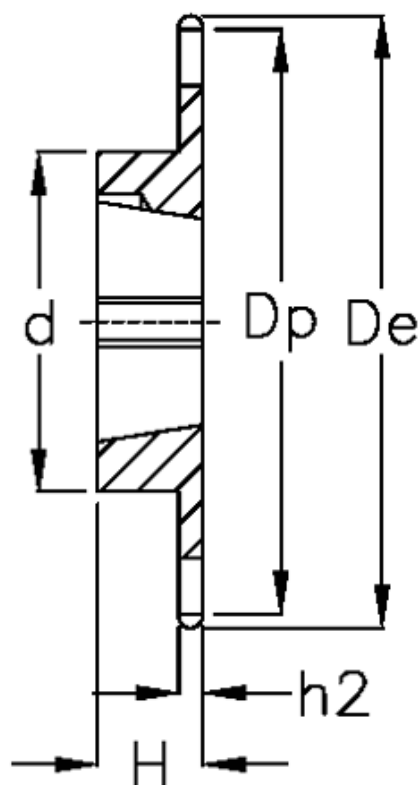

Data Sheet

Article number: 616031008023

Description: Taperbored sprocket 16 B-1 Z=23 simplex
for bushing 2517

Measures

C = 2.5
d = 110
De = 197.5
Dp = 186.53

For bush = 2517

For chain size = 1" x 17,02 mm

For chain type = 16 B-1

H = 45

h1 = 16.2

Material = Stål

Number of teeth = 23